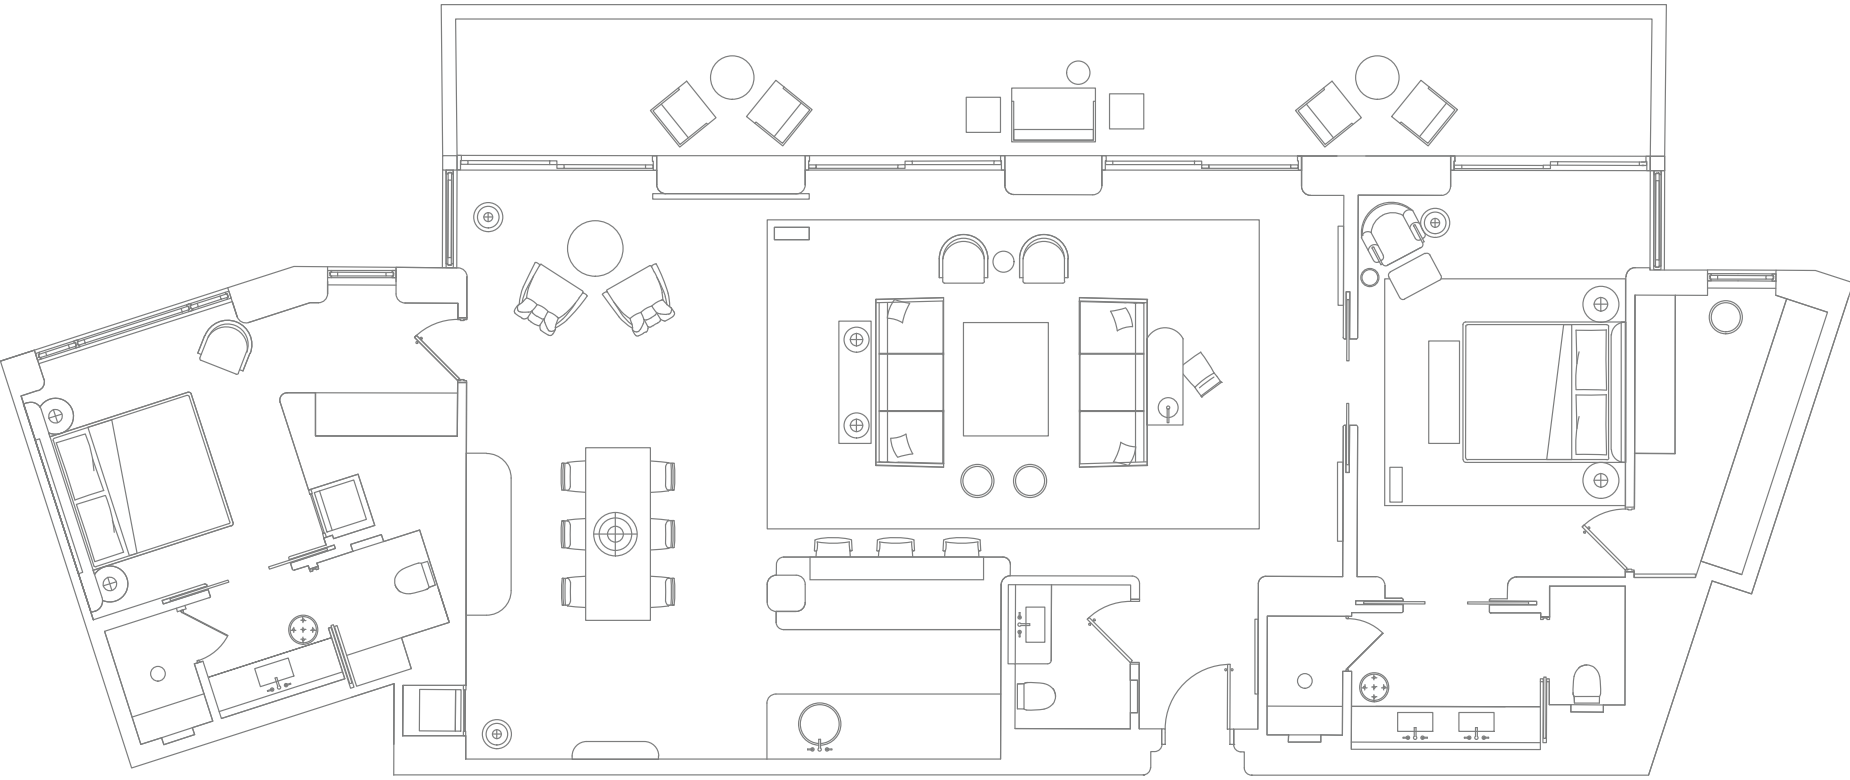

FAENA

HOTEL MIAMI BEACH

SIGNATURE SUITES

✦ SAXONY SUITE ✦

✦ SAXONY SUITE ✦

SAXONY SUITE

2 KING BEDS
2.5 BATHS WITH TUB, DOUBLE SINK VANITY
LARGE BALCONY
OCEAN AND SOUTHEAST VIEWS

SIZE: 2,114 SF / 196 M²

✦ IMPERIAL SUITE ✦

✦ IMPERIAL SUITE ✦

IMPERIAL SUITE

2 KING BEDS
2.5 BATHS WITH TUB, DOUBLE SINK VANITY
WRAPAROUND BALCONY
OCEANFRONT AND SOUTHEAST VIEWS

SIZE: 1,750 SF / 162 M²

✦ FAENA SUITE ✦

✦ FAENA SUITE ✦

FAENA SUITE

- 4 KING BEDS
- 5 BATHS WITH DOUBLE SINK VANITIES
- MULTIPLE BALCONIES
- OCEANFRONT VIEWS

SIZE: 3,549 SF / 330 M²

FAENA HOTEL MIAMI BEACH

3201 Collins Avenue
Faena District Miami Beach, FL 33140