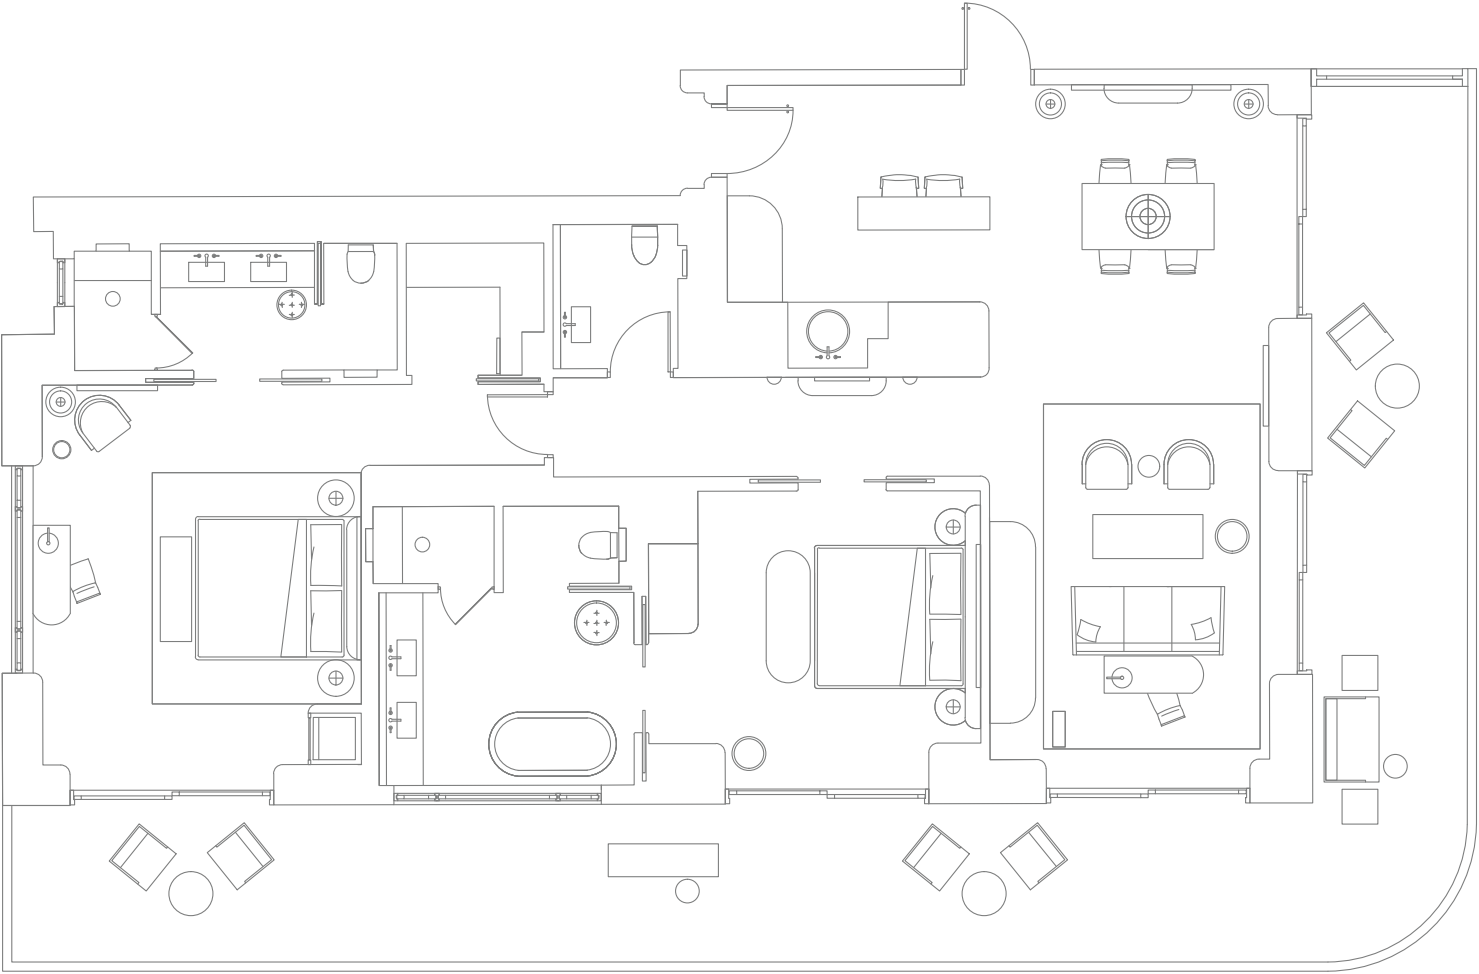

FAENA

HOTEL MIAMI BEACH

SIGNATURE SUITES

✦ SAXONY SUITE ✦

✦ SAXONY SUITE ✦

SAXONY SUITE

2 KING BEDS
2.5 BATHS WITH TUB, DOUBLE SINK VANITY
LARGE BALCONY
OCEAN AND SOUTHEAST VIEWS

SIZE: 2,114 SF / 196 M²

✦ IMPERIAL SUITE ✦

✦ IMPERIAL SUITE ✦

IMPERIAL SUITE

2 KING BEDS
2.5 BATHS WITH TUB, DOUBLE SINK VANITY
WRAPAROUND BALCONY
OCEANFRONT AND SOUTHEAST VIEWS

SIZE: 1,750 SF / 162 M²

✦ FAENA SUITE ✦

✦ FAENA SUITE ✦

FAENA SUITE

- 4 KING BEDS
- 5 BATHS WITH DOUBLE SINK VANITIES
- MULTIPLE BALCONIES
- OCEANFRONT VIEWS

SIZE: 3,549 SF / 330 M²

FAENA HOTEL MIAMI BEACH

3201 Collins Avenue
Faena District Miami Beach, FL 33140