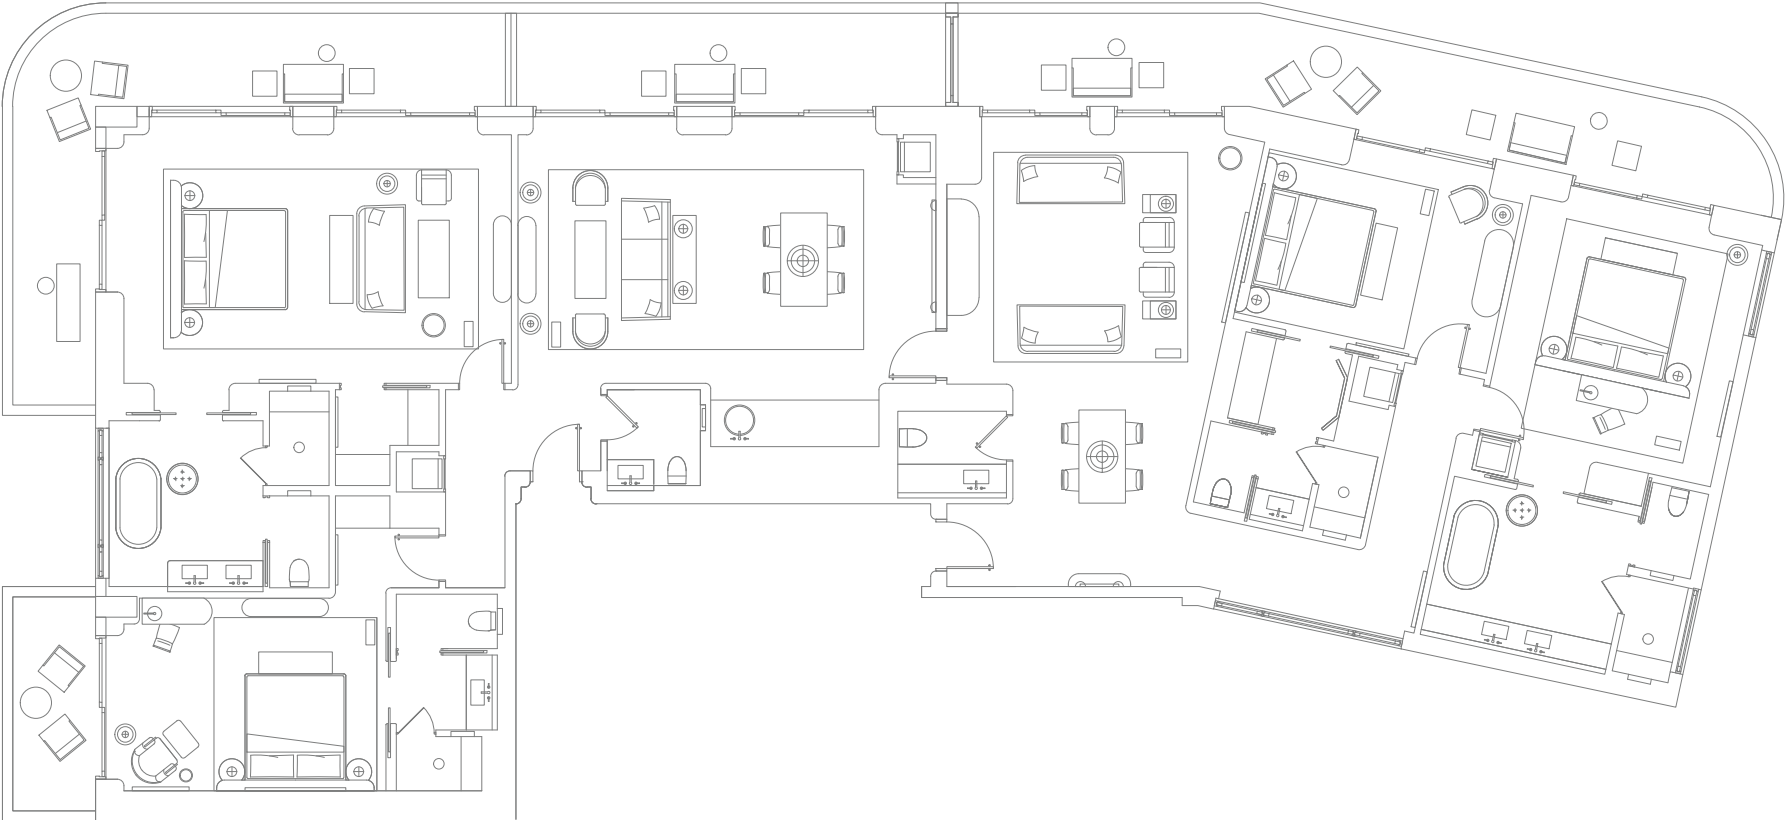

FAENA

HOTEL MIAMI BEACH

SIGNATURE SUITES

✦ SAXONY SUITE ✦

✦ SAXONY SUITE ✦

SAXONY SUITE

2 KING BEDS
2.5 BATHS WITH TUB, DOUBLE SINK VANITY
LARGE BALCONY
OCEAN AND SOUTHEAST VIEWS

SIZE: 2,114 SF / 196 M²

✦ IMPERIAL SUITE ✦

✦ IMPERIAL SUITE ✦

IMPERIAL SUITE

2 KING BEDS
2.5 BATHS WITH TUB, DOUBLE SINK VANITY
WRAPAROUND BALCONY
OCEANFRONT AND SOUTHEAST VIEWS

SIZE: 1,750 SF / 162 M²

✦ FAENA SUITE ✦

✦ FAENA SUITE ✦

FAENA SUITE

- 4 KING BEDS
- 5 BATHS WITH DOUBLE SINK VANITIES
- MULTIPLE BALCONIES
- OCEANFRONT VIEWS

SIZE: 3,549 SF / 330 M²

FAENA HOTEL MIAMI BEACH

3201 Collins Avenue
Faena District Miami Beach, FL 33140