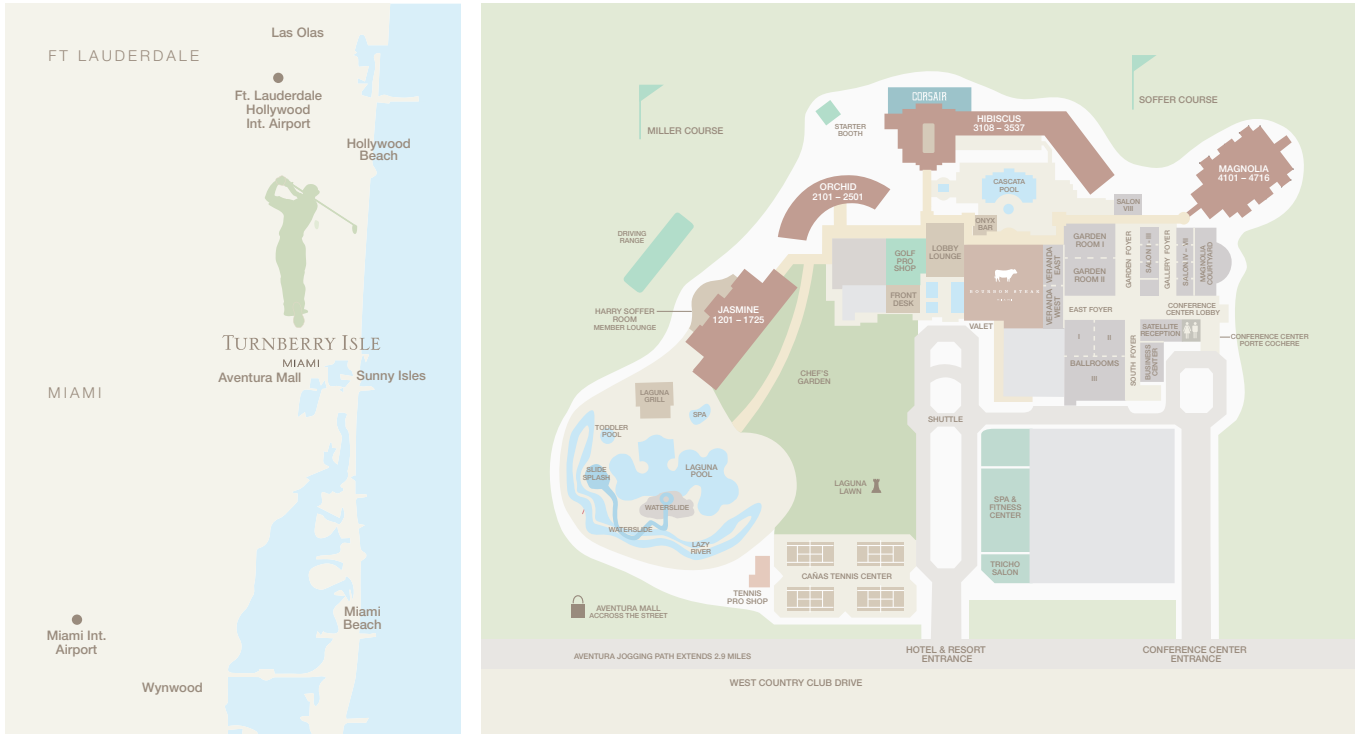

ONYX BAR

Located at the Cascata Pool and featuring lite bites, exotic cocktails and spirits.

LOBBY LOUNGE

Offering a selection of exotic cocktails and a creative menu of mini-bites. **Open Daily** 12pm – 12am
Coffee Shop 6am – 11am | **Social Hour** 5pm – 7pm
Live Music Fri–Sat 8pm – 12pm

TURNBERRY KIDS

Turnberry Isle Miami and Pear Programs featuring resort-style fun for children ages 4 to 12.

Area Information

LOCATION

Centrally located between Fort Lauderdale-Hollywood International Airport and Miami International Airport, Turnberry Isle Miami is in the heart of Aventura, Florida and offers easy access to many distinctive South Florida attractions.

SHOPPING AND AVENTURA MALL

Browse the Golf Pro Shop and Spa Boutique or visit Aventura Mall – located across the street with complimentary shuttle service.

JOGGING TRAIL

Enjoy a scenic 2.9-mile jogging trail that circles the resort surrounded by lush tropical landscaping.